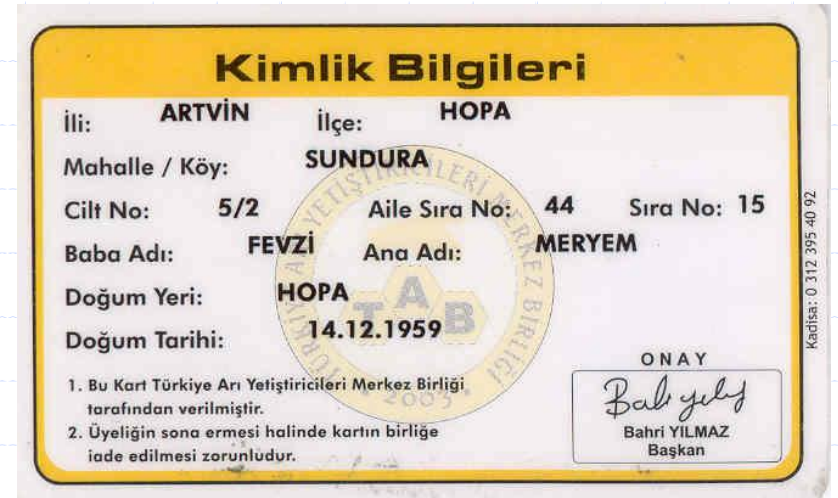

When you are a member;

You have an ID card and beekeeper ID number:

TRCity Code+işletme kodu (inek ve arı)apiary code+member no.