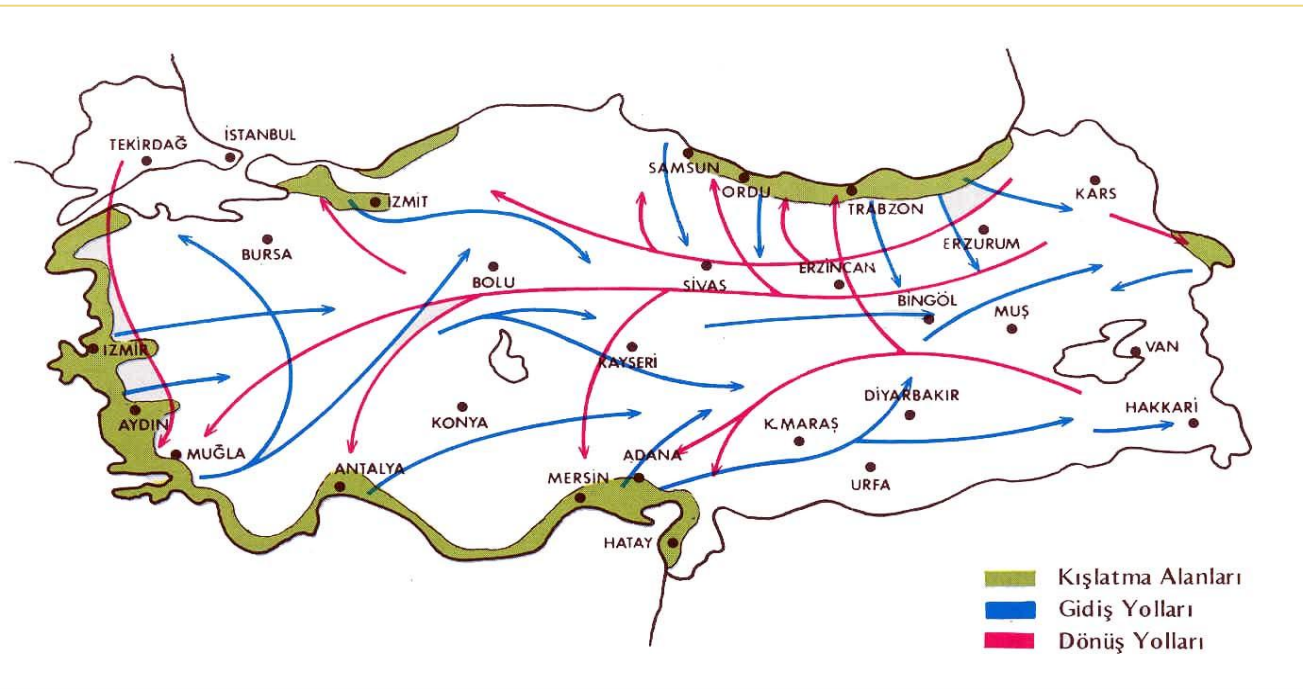

# NOW;

- ◆ **Turkish Central Beekeepers Assoc.+Turkish Agriculture Ministry+ Orman ve Su İşleri Bakanlığı+Hacettepe University ve diğer üniversiteler** have worked together since 2003
- ◆ %98 of beekeepers are registered for now
- ◆ All beekeepers have plaques contains barcode number for each colonies (pasif-3 yavrulu7 çerçevenin altına düşerse ve aktif olma durumunu ekle!!!!!!)Haber vermezse destek alamaz...
- ◆ Begin to use barcode system gives a big opportunity to follow colonies and honeys from hive to honey jar
- ◆ Our new aim is entegration of the Honey Bee Health Monitoring System with the existing Monitoring

# In Turkey

- ◆ 4.2 million migratory beekeeping colony (75% of total honey bee colonies)
- ◆ Turkish Beekeepers go to 3 different geographic location every year and transport their colonies 2000 km
- ◆ They also produce 85% of pine honey production of the world